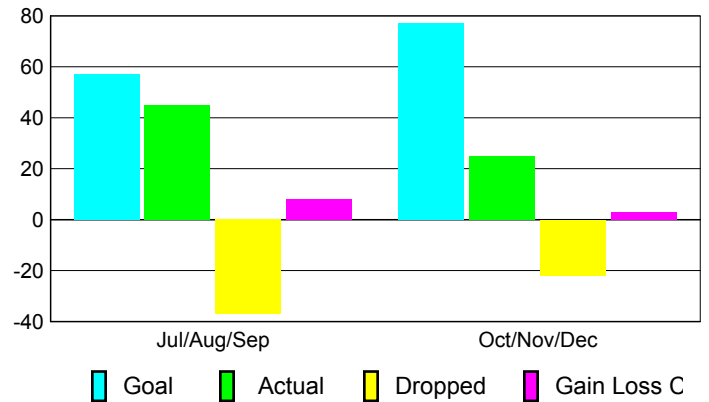

Membership Results 2010-2011

Goal, New, Dropped, Gain/Loss