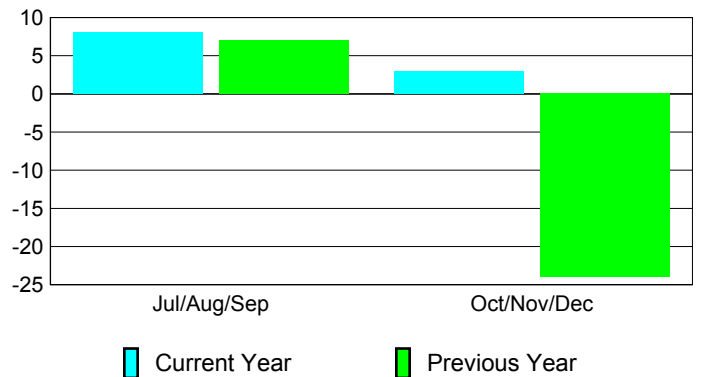

Comparison of Membership Gain/Loss

Current Year Compared to the Previous Year